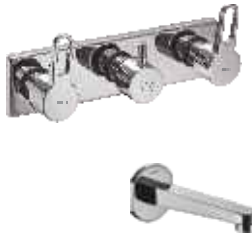

ZN-510CB

Concealed Wall Mixer, One Piece Composite Body with Wall Spout and Wall Flange (Combo)